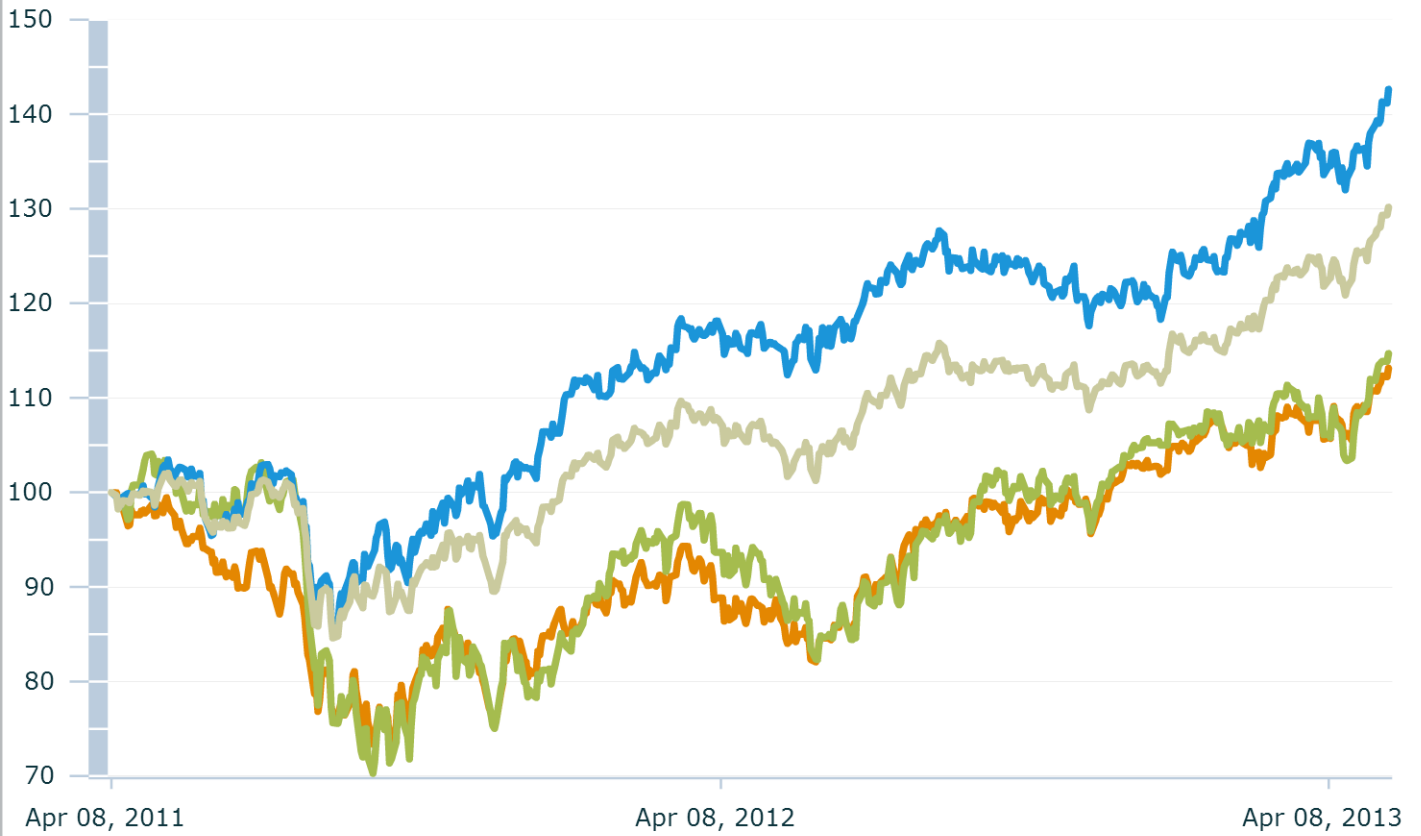

Add/ Remove indices

Chart

Add/Remove Indices >

- NETHERLANDS
- GERMANY
- USA
- WORLD

Update Chart Attributes...

Term: **4 year** ▼

Start Date: Apr 08, 2011

End Date: May 14, 2013

Index Level: **Net** ▼

Currency: **EUR** ▼

Frequency: **Daily** ▼

Log Scaling

Base values at 100

Update